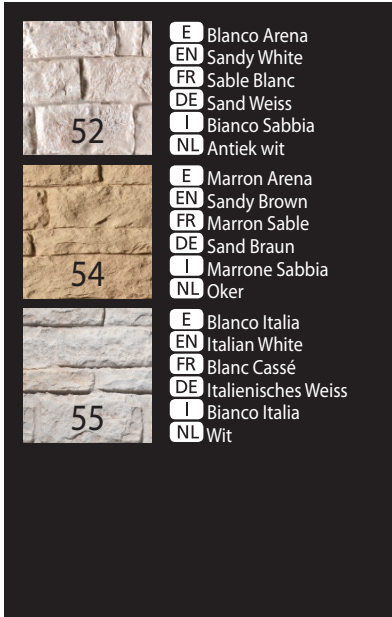

# PANEL DE PIEDRA - STONE PANEL LIEBANA

| COD.  | MSA-10 | PTX-01 | PTE-21 | PTE-24 KIT-4 o KIT-5            | 6-7 | 8435068940524 | 3 | 36 |
|-------|--------|--------|--------|---------------------------------|-----|---------------|---|----|
| PR-52 | ●      | ●      | ●      | ●                               | 6-7 | 8435068940524 | 3 | 36 |
| PR-54 | ●      | ●      | ○      | ● PTE-31 ● PTE-36 KIT-4 o KIT-5 | 6-7 | 8435068940548 | 3 | 36 |
| PR-55 | ○      | ○      | ●      | ● PTE-24 KIT-4 o KIT-5          | 6-7 | 8435068940555 | 3 | 36 |